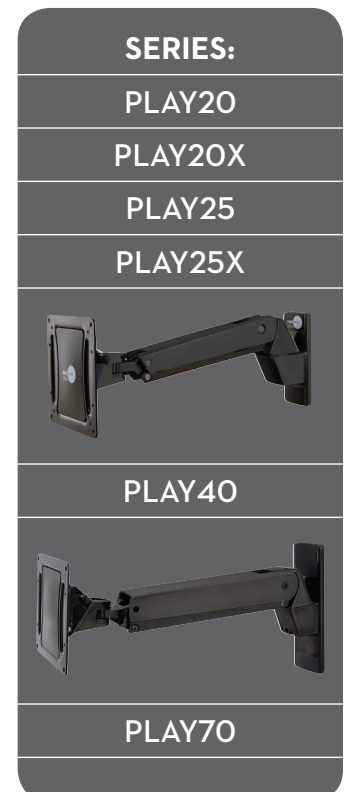

PLAY25X

Make the most of your TV investment with a mount that accommodates every activity comfortably! The ActionMount moves every which way to position your TV near the floor (for activities like exercising) or up high (while standing, gaming and group viewing). Don't just sit in front of your TV, interact with it!

PRODUCT SPECIFICATIONS*

Fits most: 19-37" TVs/displays
Supports up to: 7-25 lbs (3,24-11,41 kg)
Mounting profile: 4.4" (11,2 cm)
Maximum extension: 31.8" (80,8 cm)
Lift: 20" (50,8 cm)
Tilt: +5° to -75°
Rotation: 360° with 0° lockout
VESA compliance: 75x75 to 200x200
Mounting: Single-stud or solid wall
Warranty: 5 years
Color: Polished aluminum

PRODUCT BENEFITS*

- Smooth omni-directional TV movement
- Arm requires only a light-touch to move
- Comfortably position the TV for every activity
- Enhance the picture and 3D viewing with the right screen angle
- Lower for viewing near the floor and lift for standing activities
- Improves ergonomic viewing, relieving eye, neck and back strain
- Discreetly nest TV to the wall when not in use
- Stop feature prevents arm from touching wall
- Rotation offers screen leveling or portrait orientation
- Great for areas with limited wall space
- Cable management routes wires from TV to wall
- Great for family rooms, game rooms, kitchens and more
- Includes all necessary hardware for TV and mount

*Subject to change

800.MOUNT.IT (800.668.6848)

07172017