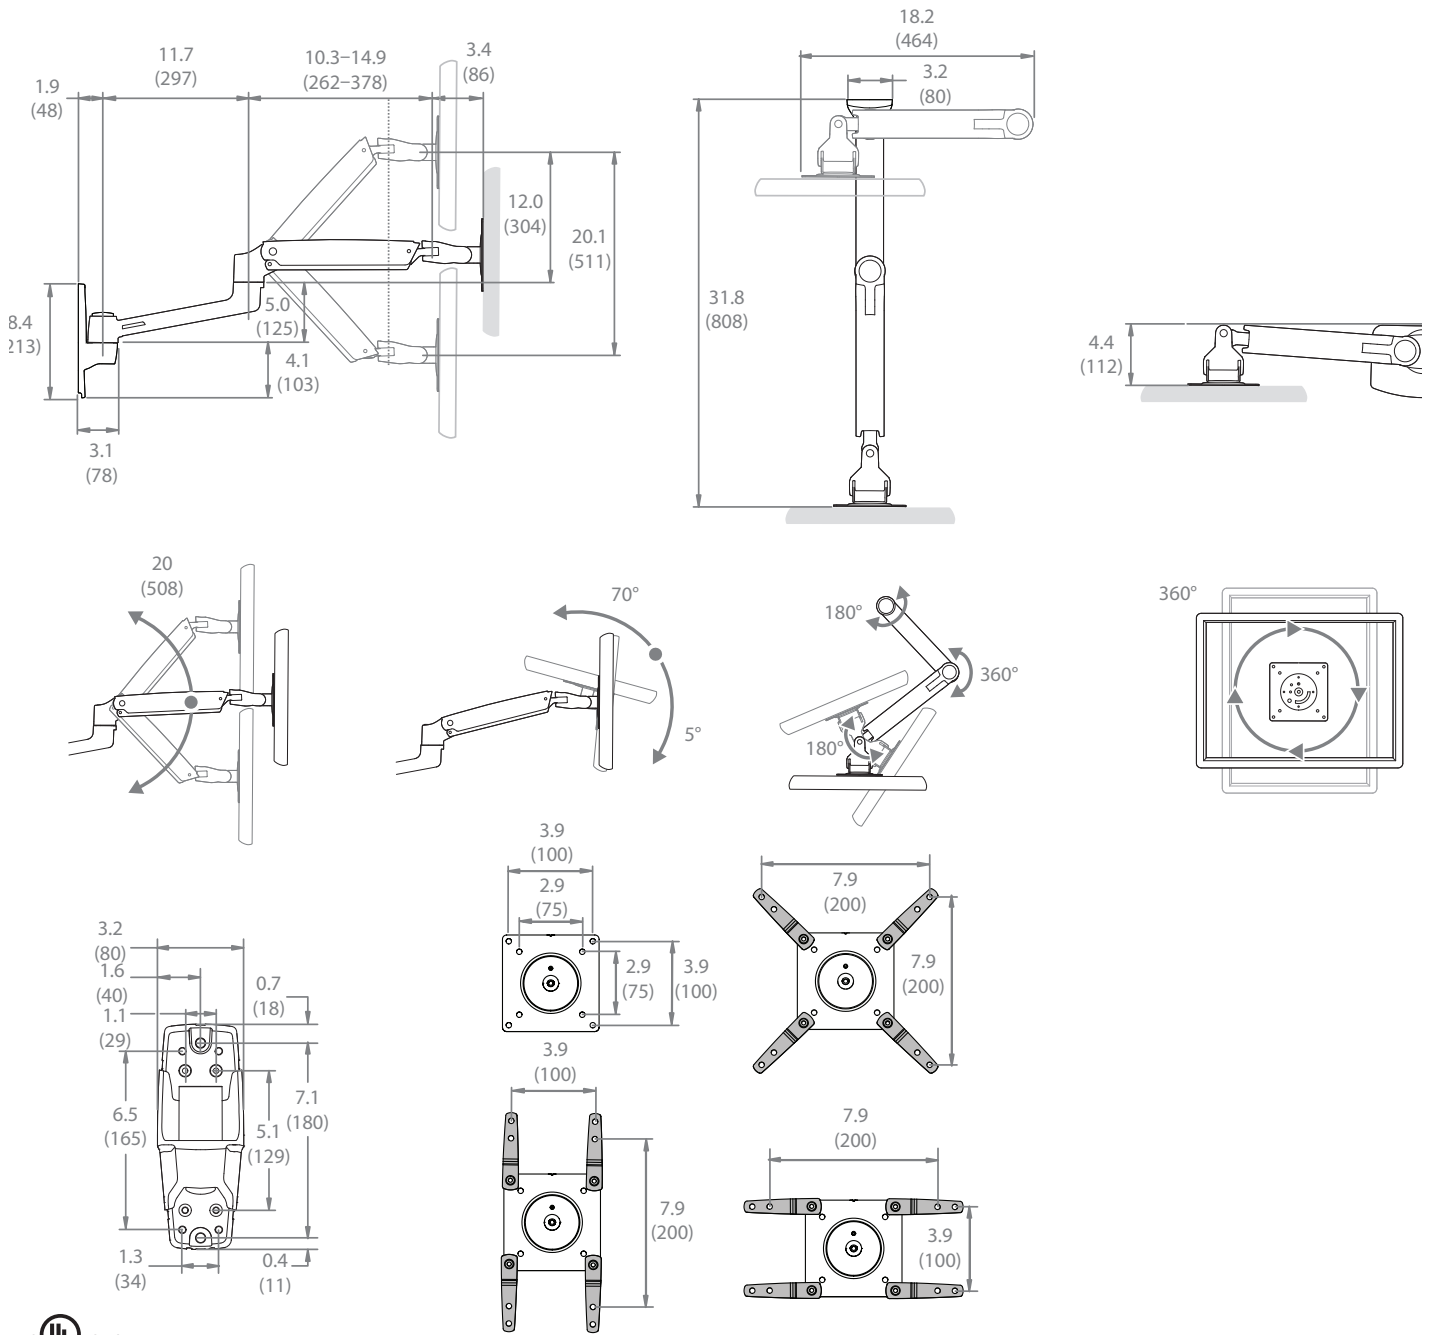

### PRODUCT SPECIFICATIONS\*

**Fits most:** 19-37" TVs/displays  
**Supports up to:** 7-25 lbs (3,24-11,41 kg)  
**Mounting profile:** 4.4" (11,2 cm)  
**Maximum extension:** 31.8" (80,8 cm)  
**Lift:** 20" (50,8 cm)  
**Tilt:** +5° to -75°  
**Rotation:** 360° with 0° lockout  
**VESA compliance:** 75x75 to 200x200  
**Mounting:** Single-stud or solid wall  
**Warranty:** 5 years  
**Color:** Polished aluminum

### PRODUCT BENEFITS\*

- Smooth omni-directional TV movement
- Arm requires only a light-touch to move
- Comfortably position the TV for every activity
- Enhance the picture and 3D viewing with the right screen angle
- Lower for viewing near the floor and lift for standing activities
- Improves ergonomic viewing, relieving eye, neck and back strain
- Discreetly nest TV to the wall when not in use
- Stop feature prevents arm from touching wall
- Rotation offers screen leveling or portrait orientation
- Great for areas with limited wall space
- Cable management routes wires from TV to wall
- Great for family rooms, game rooms, kitchens and more
- Includes all necessary hardware for TV and mount

# PLAY25X

inches (mm)

|     | UPC            | Dimensions WxDxH inches (mm)     | Wt lbs (kg) | Qty |
|-----|----------------|----------------------------------|-------------|-----|
| Box | 698833034066   | 21.9 x 10.7 x 7 (555x272x177)    | 14.5 (6,6)  | --  |
| MC  | 10698833034063 | 23.2 x 14.5 x 11.2 (590x368x285) | 32 (14,5)   | 2   |